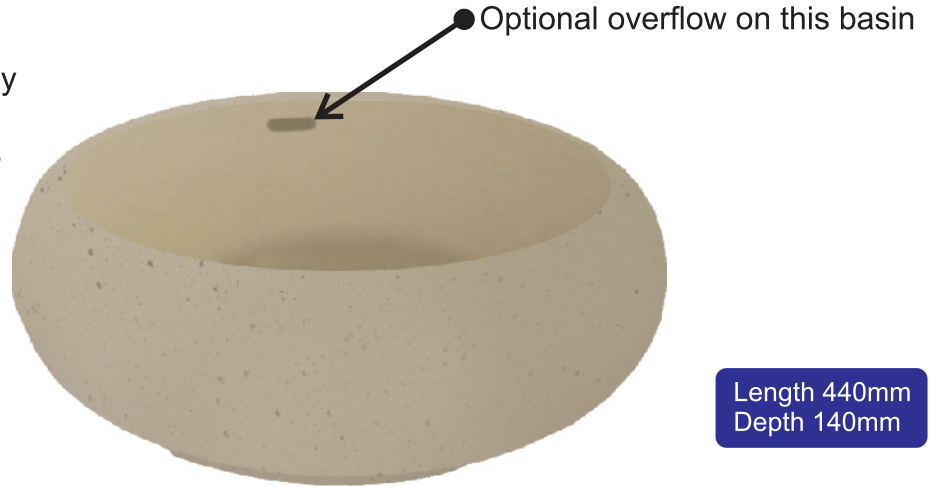

## General specifications

The slimline range of rectangular basins are manufactured using Paradyne's sygnite quartz composite materials. Solid moulded basins, these basins are available in a variety of shapes, colours and finishes, and complement any square contemporary bath.