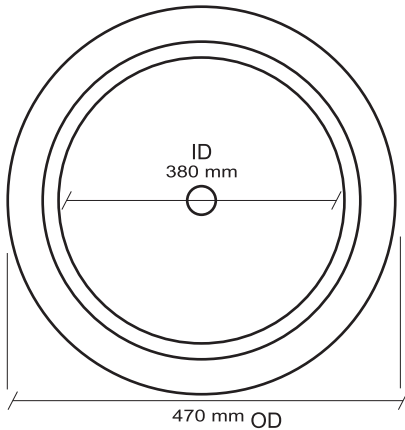

General specifications

The slimline range of rectangular basins are manufactured using Paradyne's sygnite quartz composite materials. Solid moulded basins, these basins are available in a variety of shapes, colours and finishes, and complement any square contemporary bath.