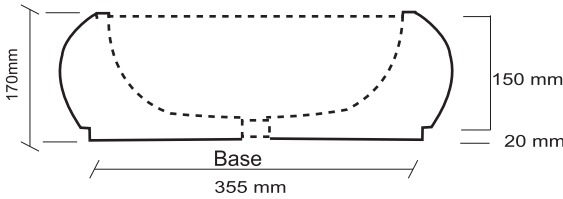

## General specifications

The slimline range of rectangular basins are manufactured using Paradyne's sygnite quartz composite materials. Solid moulded basins, these basins are available in a variety of shapes, colours and finishes, and complement any square contemporary bath.