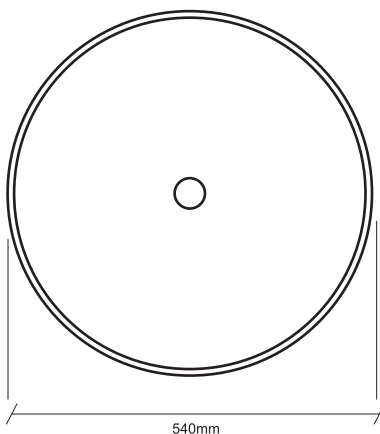

PARADYNE

BATHWARE

Nui range

The Nui range are over sized deep basins, ranging from 540(h)x340, 480(h)x290 to 420(h)x260mm diameter.

Can be mounted above or through a floating slab. It's made from Sygnite a type of stone resin composite. Easy to clean and maintain.

Colours available:

Brilliant White, Glazed / Matt White , Lime White and Sandstone.

Diameter 540mm
Height 340mm

General specifications

The slimline range of wallmount basins are manufactured using Paradyne's sygnite quartz composite materials. Solid moulded basins, these basins are available in a variety of shapes, sizes and finishes, catering to the overall design of any bathroom.