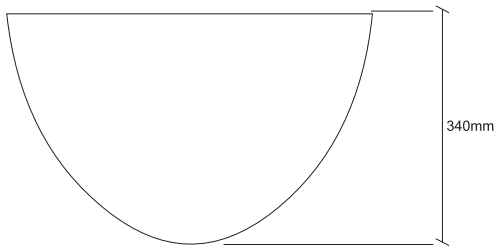

PARADYNE

BATHWARE

Nui range

The Nui range are over sized deep basins, ranging from 540(h)x340, 480(h)x290 to 420(h)x260mm diameter.

Can be mounted above or through a floating slab. It's made from Sygnite a type of stone resin composite. Easy to clean and maintain.

Colours available:

Brilliant White, Glazed / Matt White , Lime White and Sandstone.

Diameter 540mm
Height 340mm

General specifications

The slimline range of wallmount basins are manufactured using Paradyne's sygnite quartz composite materials. Solid moulded basins, these basins are available in a variety of shapes, sizes and finishes, catering to the overall design of any bathroom.