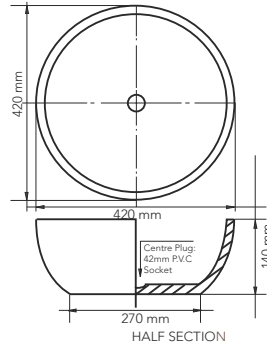

Length 420 mm
Width 420 mm
Height 140 mm

hachi wide rim

Design of uncompromising style! Classic opulence, African ethnic or boldly oriental, this special elite basin will add inspiration to any bathroom decor.

Length 435 mm
Width 435 mm
Height 150 mm

unari

Solidly moulded, it's luxurious finishing touches cater perfectly to the overall design of any bathroom, specifically aimed at the hospitality industry.

Length 470 mm
Width 470 mm
Height 150 mm