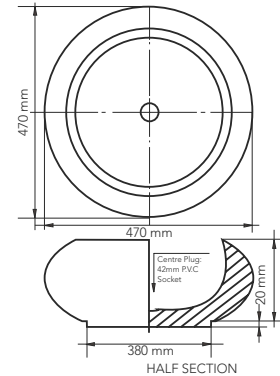

Length 420 mm
Width 420 mm
Height 140 mm

hachi wide rim

Design of uncompromising style! Classic opulence, African ethnic or boldly oriental, this special elite basin will add inspiration to any bathroom decor.

Length 435 mm
Width 435 mm
Height 150 mm

unari

Solidly moulded, it's luxurious finishing touches cater perfectly to the overall design of any bathroom, specifically aimed at the hospitality industry.

Length 470 mm
Width 470 mm
Height 150 mm