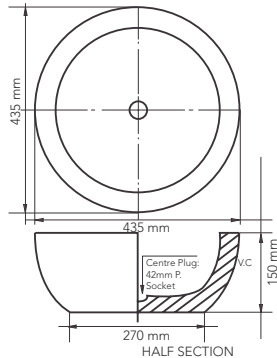

Length 420 mm
Width 420 mm
Height 140 mm

hachi wide rim

Design of uncompromising style! Classic opulence, African ethnic or boldly oriental, this special elite basin will add inspiration to any bathroom decor.

Length 435 mm
Width 435 mm
Height 150 mm

unari

Solidly moulded, it's luxurious finishing touches cater perfectly to the overall design of any bathroom, specifically aimed at the hospitality industry.

Length 470 mm
Width 470 mm
Height 150 mm